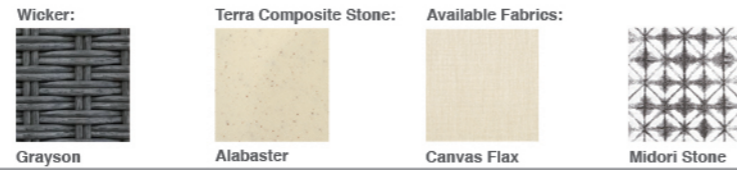

17"x17" Sunbrella® Toss Pillow

Color: Midori Stone

17"x17" Sunbrella® Toss Pillow

Color: Integrated Pewter

LARGO

LARGO DINING

PE031-8 Largo Dining Armchair

Material: Powder Coated Aluminum Frame, All-weather HDPE Wicker, Premium Teak, Sunbrella® Cushion
 Weave Finish: Grayson
 Dimensions: 23.25"W x 27.25"D x 35"H
 59W x 69D x 88.5H cm